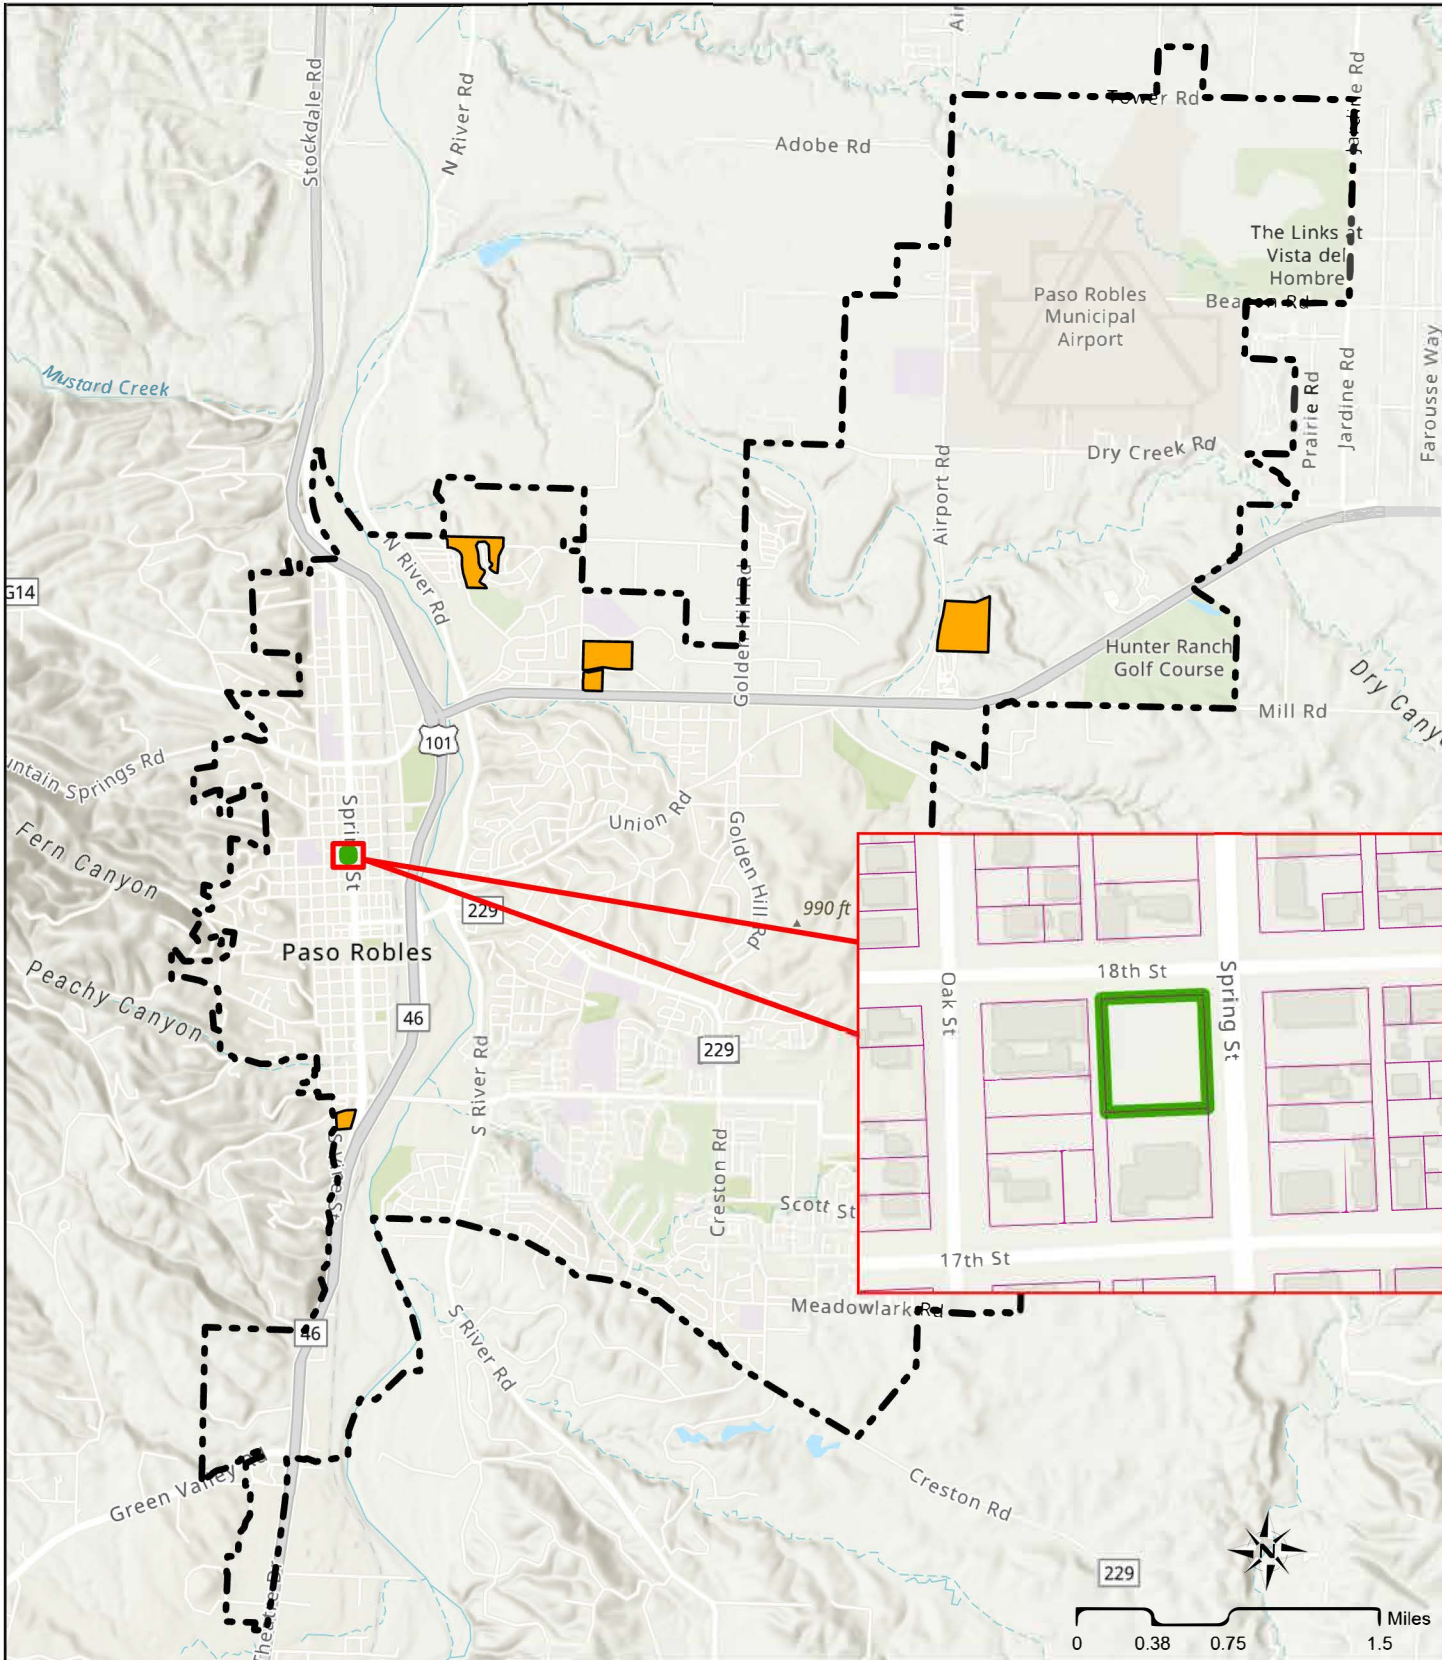

City of El Paso de Robles

-  City Limits
-  Area to be Added (APN 008-238-012)
-  Resort Lodging Overlay (21.18B.)