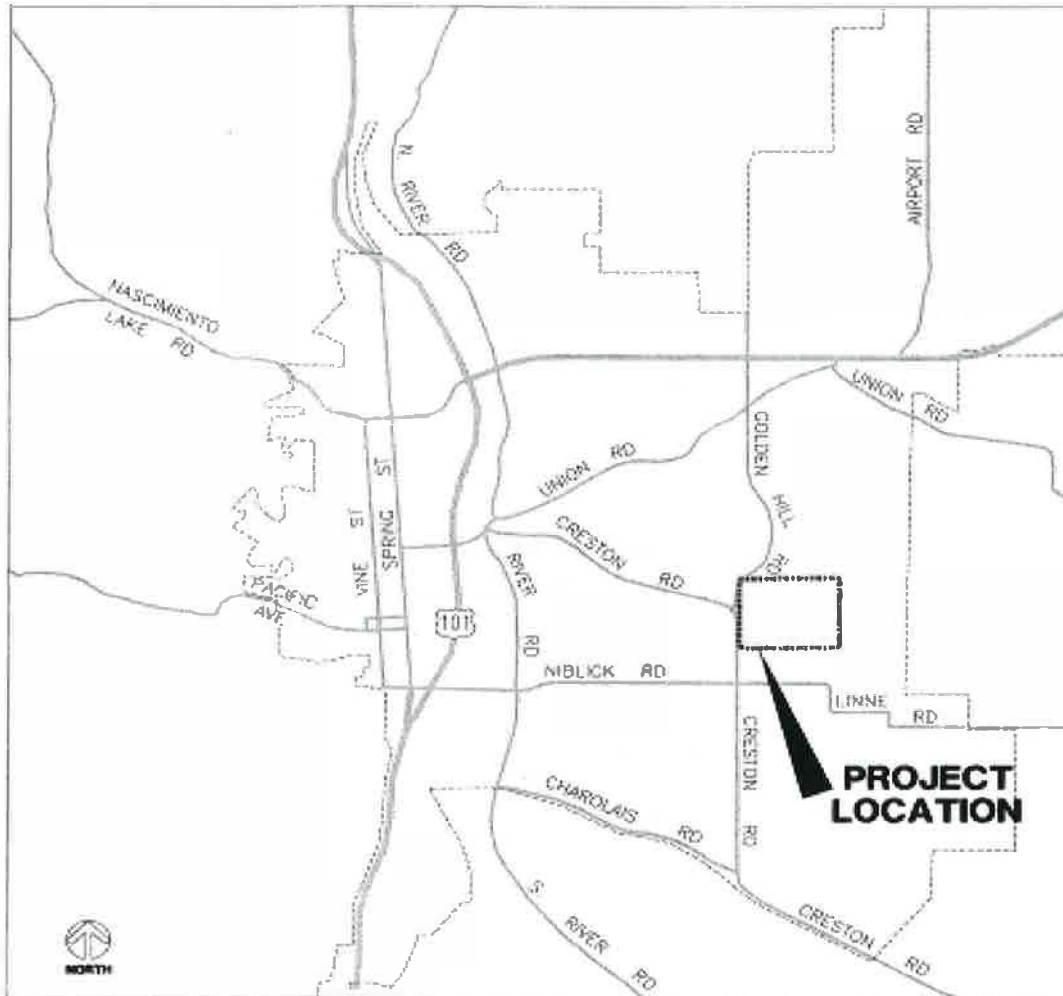

ANNUAL SLURRY SEAL EASTSIDE STREET'S LOCATION MAP & STREETS LIST

1. RED RIVER DRIVE
2. SHADOW MEADOW WAY
3. GRASSY HOLLOW WAY
4. BLUE OAK WAY
5. ECHO COURT
6. GRAND CANYON DRIVE
7. CRESCENT OAKS WAY
8. OAK RIDGE WAY