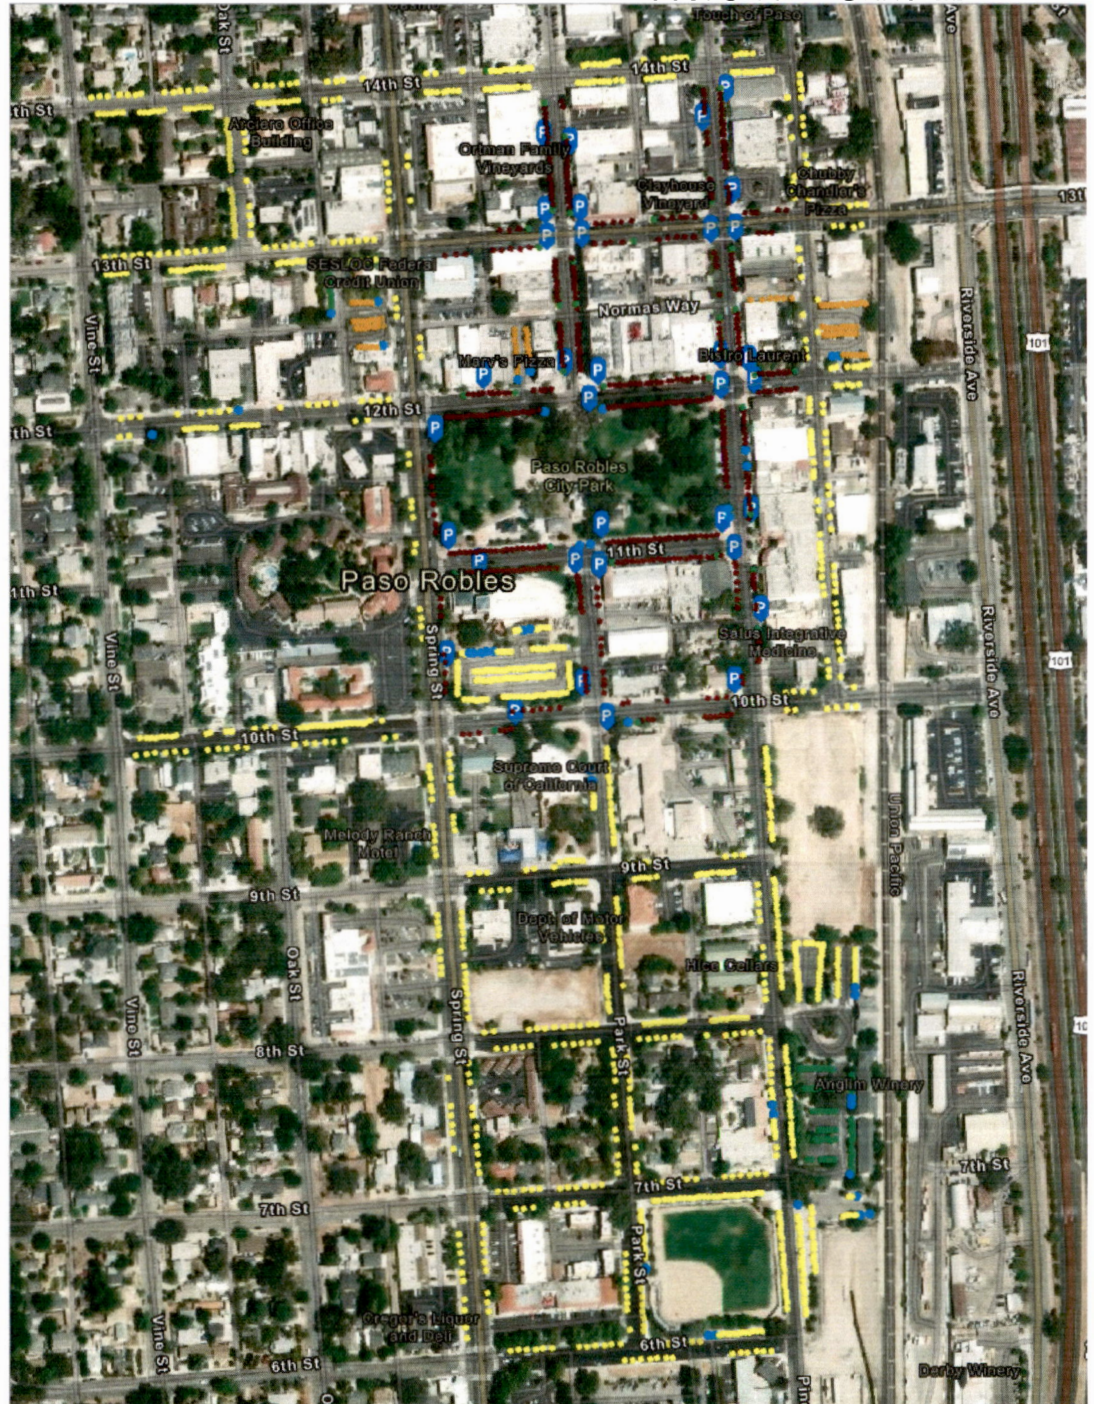

# 42

Number of pay station:

# 34

Number of paid space:

# 466

Parking spaces by category

Spaces by category

Information

Maxar | City of El Paso De Robles | Esri Community Maps Contributors, County Of San Luis Obispo, California State Parks, © OpenStreetMap, Micros