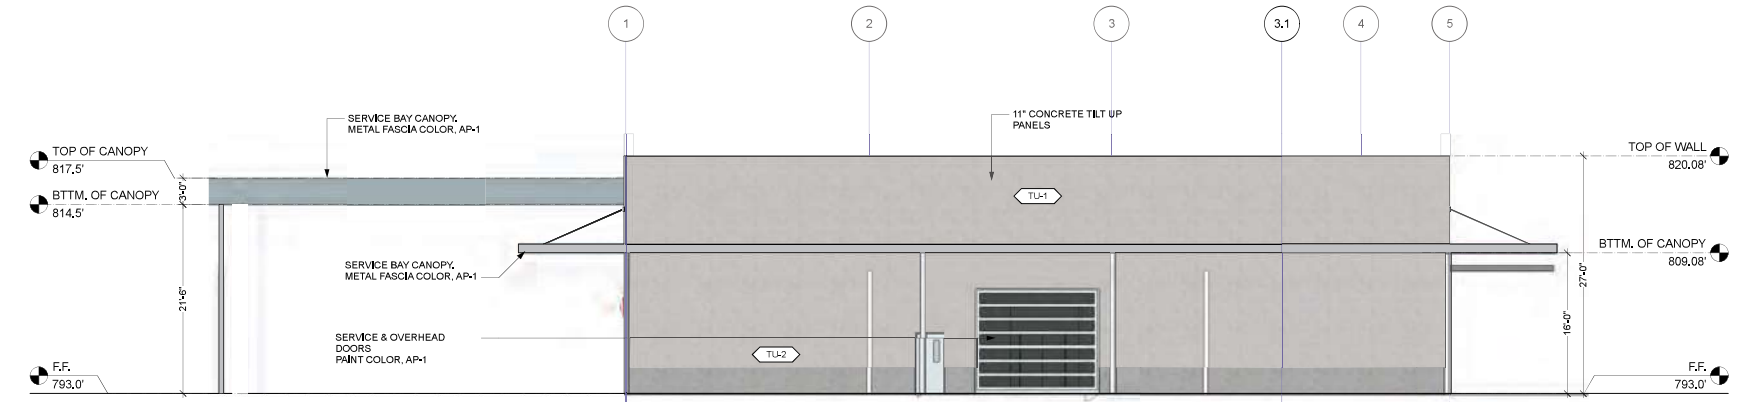

OWNER: Peterbilt
 3030 Ramada Dr. Paso Robles, CA

Peterbilt Paso Robles
 2805 Theatre Drive
 Paso Robles, CA 93446
 APN: 009-851-022

1 SOUTH ELEVATION
 Scale: 1/8" = 1'-0"

2 NORTH ELEVATION
 Scale: 1/8" = 1'-0"

FINISH LEGEND

-  **MW-1**
 KINGSPAN METAL WALL PANEL
 STYLE: EXPOSED ES-10
 COLOR: BLUE GRAY 42R1690
-  **TU-1**
 TILT UP CONCRETE W/ PIGMENT
 FINISH: SMOOTH
 COLOR: PEBBLE 641 (DAVIS COLORS)
-  **TU-2**
 SANDBLASTED TILT UP
 FINISH: SANDBLASTED
 COLOR: PEBBLE 641 (DAVIS COLORS)
-  **WF-1**
 WINDOW/STOREFRONT FINISH
 FINISH: ANODIZED
 COLOR: CLEAR
-  **AP-1**
 ACCENT PAINT
 SHERWIN WILLIAMS
 COLOR: SW 7066 GRAY MATTERS

3 WEST ELEVATION
 Scale: 1/8" = 1'-0"

4 EAST ELEVATION
 Scale: 1/8" = 1'-0"

PROJECT DATA

DATE	ISSUE
08AUG22	DEVELOPMENT PLAN REVIEW
03OCT22	PLANNING COMMISSION SUBMITTAL
23MAY23	PLANNING COMMISSION SUBMITTAL