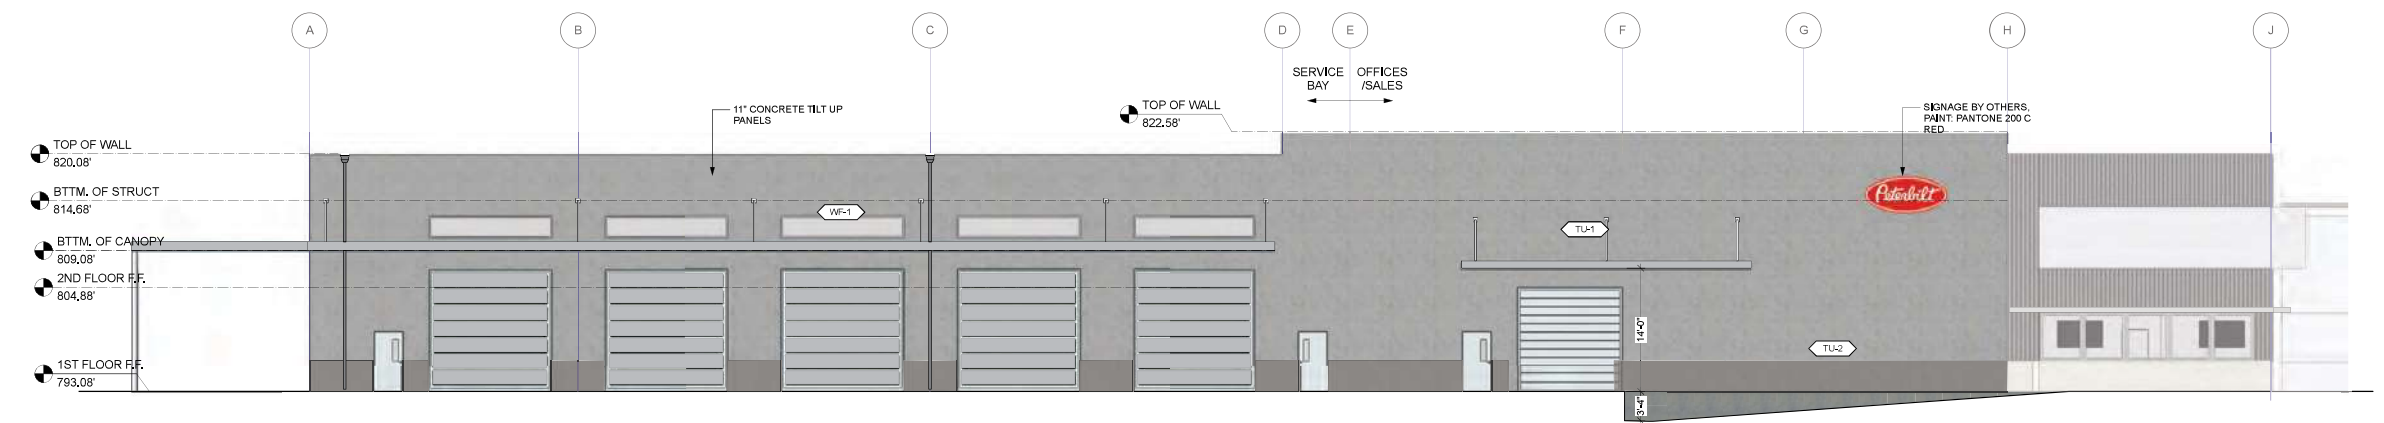

OWNER: Peterbilt
 3030 Ramada Dr. Paso Robles, CA

Peterbilt Paso Robles
 2805 Theatre Drive
 Paso Robles, CA 93446
 APN: 009-851-022

1 SOUTH ELEVATION
 Scale: 1/8" = 1'-0"

2 NORTH ELEVATION
 Scale: 1/8" = 1'-0"

FINISH LEGEND

-  **MW-1**
 KINGSPAN METAL WALL PANEL
 STYLE: EXPOSED ES-10
 COLOR: BLUE GRAY 42R1690
-  **TU-1**
 TILT UP CONCRETE W/ PIGMENT
 FINISH: SMOOTH
 COLOR: PEBBLE 641 (DAVIS COLORS)
-  **TU-2**
 SANDBLASTED TILT UP
 FINISH: SANDBLASTED
 COLOR: PEBBLE 641 (DAVIS COLORS)
-  **WF-1**
 WINDOW/STOREFRONT FINISH
 FINISH: ANODIZED
 COLOR: CLEAR
-  **AP-1**
 ACCENT PAINT
 SHERWIN WILLIAMS
 COLOR: SW 7066 GRAY MATTERS

3 WEST ELEVATION
 Scale: 1/8" = 1'-0"

4 EAST ELEVATION
 Scale: 1/8" = 1'-0"

PROJECT DATA

DATE	ISSUE
08AUG22	DEVELOPMENT PLAN REVIEW
03OCT22	PLANNING COMMISSION SUBMITTAL
23MAY23	PLANNING COMMISSION SUBMITTAL