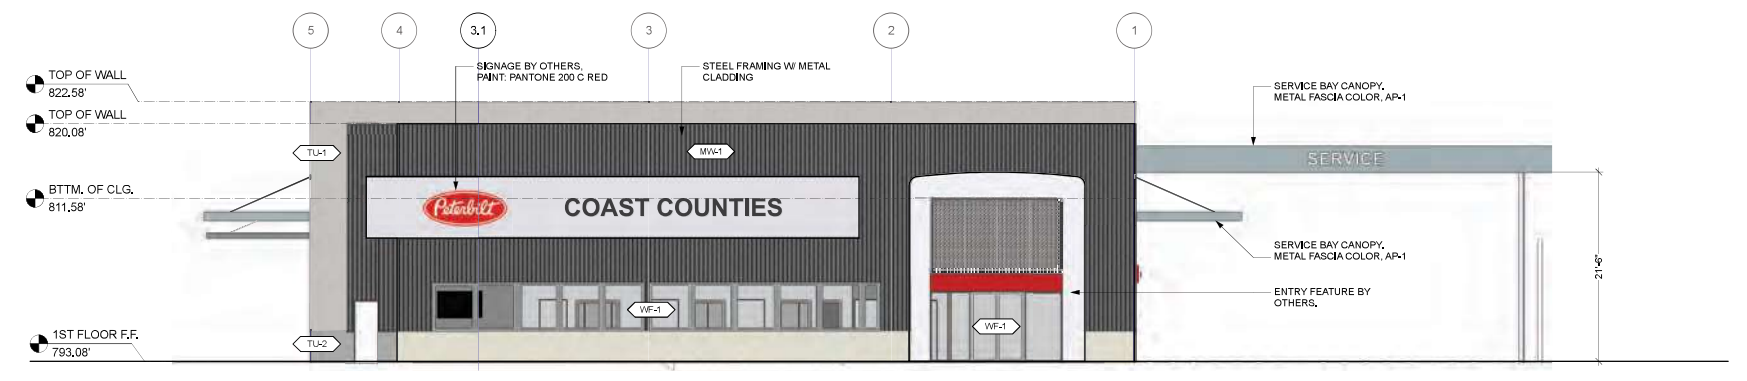

OWNER: Peterbilt
 3030 Ramada Dr. Paso Robles, CA

Peterbilt Paso Robles
 2805 Theatre Drive
 Paso Robles, CA 93446
 APN: 009-851-022

1 SOUTH ELEVATION
 Scale: 1/8" = 1'-0"

2 NORTH ELEVATION
 Scale: 1/8" = 1'-0"

FINISH LEGEND

-  **MW-1**
 KINGSPAN METAL WALL PANEL
 STYLE: EXPOSED ES-10
 COLOR: BLUE GRAY 42R1690
-  **TU-1**
 TILT UP CONCRETE W/ PIGMENT
 FINISH: SMOOTH
 COLOR: PEBBLE 641 (DAVIS COLORS)
-  **TU-2**
 SANDBLASTED TILT UP
 FINISH: SANDBLASTED
 COLOR: PEBBLE 641 (DAVIS COLORS)
-  **WF-1**
 WINDOW/STOREFRONT FINISH
 FINISH: ANODIZED
 COLOR: CLEAR
-  **AP-1**
 ACCENT PAINT
 SHERWIN WILLIAMS
 COLOR: SW 7066 GRAY MATTERS

3 WEST ELEVATION
 Scale: 1/8" = 1'-0"

4 EAST ELEVATION
 Scale: 1/8" = 1'-0"

PROJECT DATA

DATE	ISSUE
08AUG22	DEVELOPMENT PLAN REVIEW
03OCT22	PLANNING COMMISSION SUBMITTAL
23MAY23	PLANNING COMMISSION SUBMITTAL